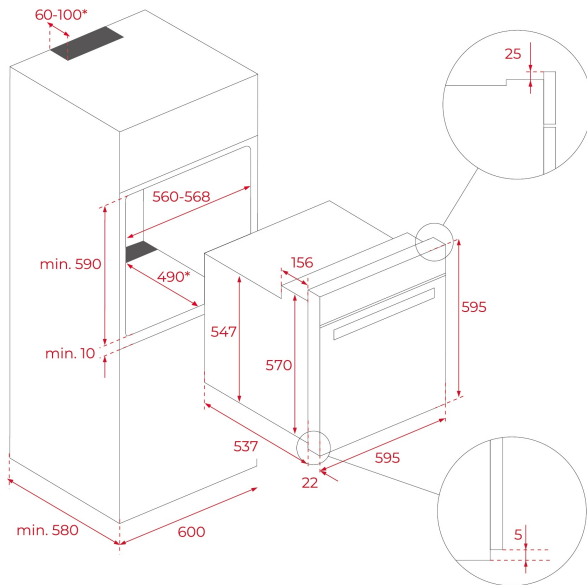

REFERENCE

REF: 111000056

EAN: 8434778022353

FEATURES

Infinity G1 special edition

Designed in Italy by Giugiaro Italdesign

Multifunction SurroundTemp oven

Exclusive matte black finishing

8 cooking functions

Pyrolysis self-cleaning system and automatic HydroClean system

Touch control display with knobs

Electronic timer (Delay/Start function)

Chrome supports with 5 cooking levels

Removable quadruple glazed door

Automatic disconnection security system

SoftClose system

Children safety lock

Manual quick preheating

Anti-tip deep tray, baking tray and reinforced grid

Special pizza stone included

Capacity (gross/net): 71 /70 litres

DIMENSIONS

Product height (mm): 595

Product width (mm): 595

Product depth (mm): 537+22

Product length (mm):

Net weight (Kg): 42

TECH SPECS

Energy Efficiency Class: A+

Power rate (V): 220/240

Frequency (Hz): 50/60

Maximum Nominal Power (W): 3552

COLOURS

111000056

Black Matt